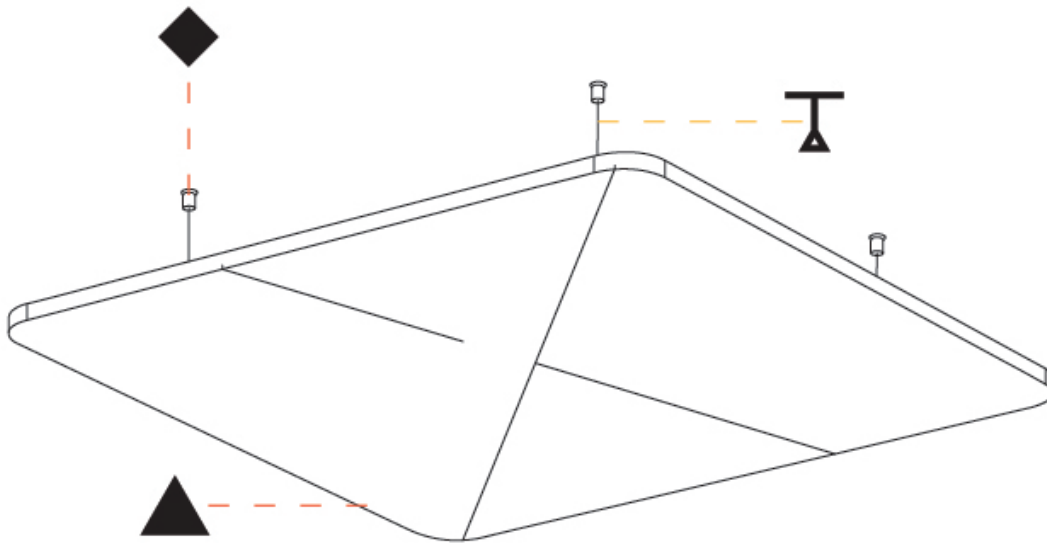

QUANTUM ACOUSTIC PANEL SUSPENSION

A300708-

PROJECT	_____
TYPE	_____
SPECIFIER	_____
QUANTITY	_____
DATE	_____